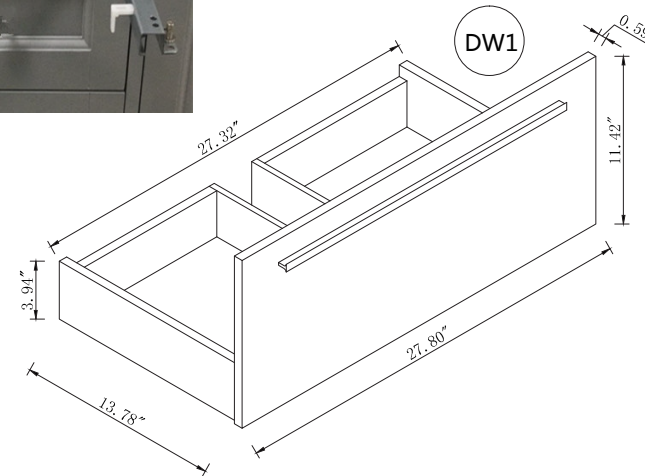

Top view

Back view

Side view

BS1030VW

Front view

Drawer Interior Size

DWG. NO.:

MODEL NO.:

VF43530MWH_BS

ALTERATIONS

- | | |
|---|--|
| 1 | |
| 2 | |
| 3 | |
| 4 | |

FOR PROPOSAL ONLY ALL DIMENSIONS TO BE VERIFIED

SCALE:

DWG. BY:

CHECKED BY:

DATE: