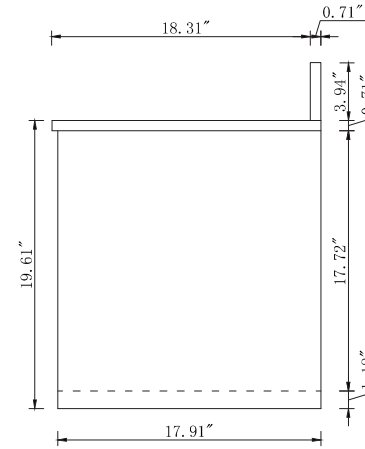

Top view

Back view

Side view

BS1030VW

Front view

Drawer Interior Size

DWG. NO.:

MODEL NO.:

VF43530MWH_BS

ALTERATIONS

- | | |
|---|--|
| 1 | |
| 2 | |
| 3 | |
| 4 | |

FOR PROPOSAL ONLY ALL DIMENSIONS TO BE VERIFIED

SCALE:

DWG. BY:

CHECKED BY:

DATE: