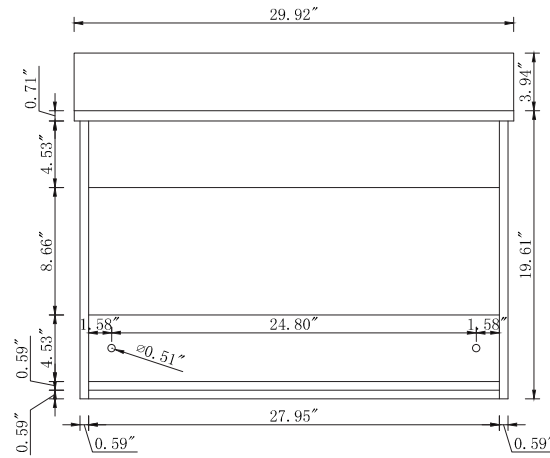

Top view

Back view

Side view

BS1030VW

Front view

Drawer Interior Size

DWG. NO.:

MODEL NO.:

VF43530MWH_BS

ALTERATIONS

- | | |
|---|--|
| 1 | |
| 2 | |
| 3 | |
| 4 | |

FOR PROPOSAL ONLY ALL DIMENSIONS TO BE VERIFIED

SCALE:

DWG. BY:

CHECKED BY:

DATE: