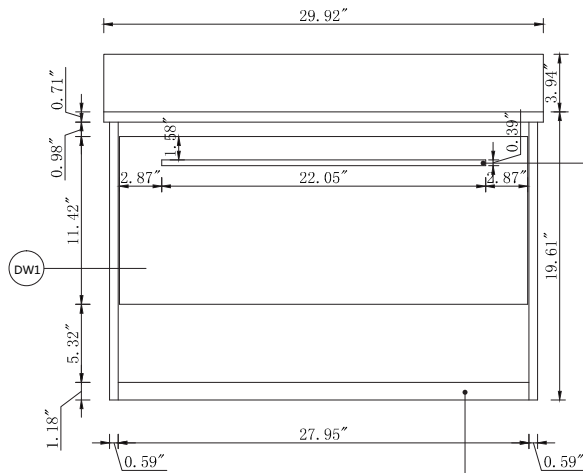

Top view

Back view

Side view

BS1030VW

Front view

Drawer Interior Size

DWG. NO.:

MODEL NO.:

VF43530MWH_BS

ALTERATIONS

- | | |
|---|--|
| 1 | |
| 2 | |
| 3 | |
| 4 | |

FOR PROPOSAL ONLY ALL DIMENSIONS TO BE VERIFIED

SCALE:

DWG. BY:

CHECKED BY:

DATE: