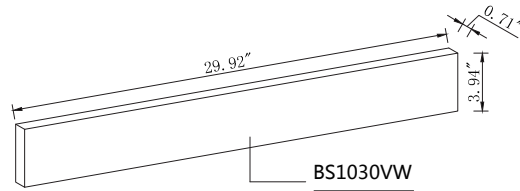

Top view

Back view

Side view

BS1030VW

Front view

Drawer Interior Size

DWG. NO.:

MODEL NO.: